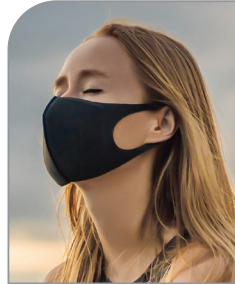

Product Specifications

DeltaTrakessentials™ Reusable Black Cloth Face Mask

Color	Black
Material	Polyester fiber 95.6%, Spandex 4.4%
Thickness	0.08in (2mm)
Mask Size	12.2in L x 4.7in W (310mm L x 120mm W)
Package Size	6.65in x 7in (169mm x 179mm)
Package Quantity	3 units/pkg
Weight	0.81oz (23gr)

Model 57027

- Protects against dust particles
- Reusable and washable
- Made with comfortable stretch fabric
- Made with breathable material
- Widely used for indoor and outdoor activities

SS 57027_20G11